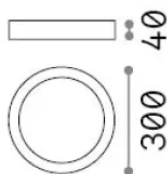

General info

Indoor - Ceiling lamps

| | |
|---------------------|------------------------------|
| Ean | 8021696342603 |
| Item | UNIVERSAL PL D30 ROUND 2700K |
| Installation | Ceiling lamps |
| Warranty | 5 years |
| Gross weight | 1.03 kg |
| Volume | 0.004325 m ³ |

Technical info

| | |
|------------------------------|--|
| Net weight | 0.93 kg |
| Insulation class | II |
| Protection index | IP20 |
| Compliance | CE |
| Operating temperature | 0° ~ +40 °C |
| Dimmer | Non-dimmable, On-Off |
| Power output | 220-240 V AC 50/60 Hz |
| Power supply | In-built, included Replaceable (by qualified operators only), electronic |

Source info

| | |
|-------------------------------|-----------------------|
| Integrated source | Integrated LED module |
| Replaceable source | No |
| Power | 22 W |
| Emission | Direct |
| Max consumption | max 22 W |
| Features LED | LED SMD |
| CCT LED | 2700 K |
| Duration LED (t. 25°C) | 30000 h |
| CRI | > 90 |
| SDCM | 3 |
| Light beam | 110° |
| Light beam flux | 2650 lm |
| Useful light flux | 1960 lm |
| Photobiological risk | 1 |