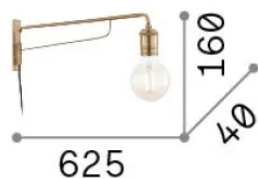

General info

Indoor - Wall lamps

Ean	8021696160214
Item	TRIUMPH AP1
Installation	Wall lamps
Warranty	5 years
Gross weight	0.96 kg
Volume	0.006858 m ³

Technical info

Net weight	0.49 kg
Insulation class	II
Protection index	IP20
Compliance	-
Operating temperature	-
Dimmer	Non-dimmable
Power output	220-240 V AC
Power supply	-

Source info

Integrated source	-
Replaceable source	No
Power	E27 max 1 x 42 W
Emission	-
Max consumption	-