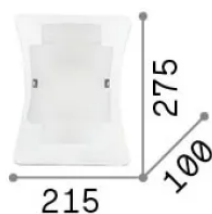

General info

Indoor - Wall lamps

Ean	8021696026473
Item	TRIPLO AP1
Installation	Wall lamps
Warranty	5 years
Gross weight	1.63 kg
Volume	0.010816 m ³

Technical info

Net weight	1.26 kg
Insulation class	I
Protection index	IP20
Compliance	CE
Operating temperature	0° ~ +40 °C
Dimmer	Non-dimmable
Power output	220-240 V AC
Power supply	Not required