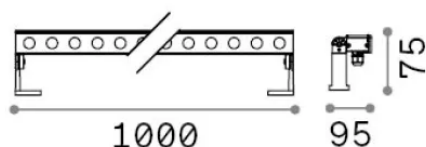

## Technical info

Net weight	2.46 kg
Insulation class	III
Protection index	IP65
Compliance	-
Operating temperature	-
Dimmer	Non-dimmable
Power output	24 V DC
Power supply	-