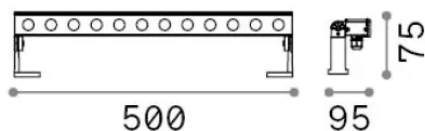

General info

Outdoor - Spotlights

Ean	8021696261331
Item	THOR PR D050
Installation	Spotlights
Warranty	5 years
Gross weight	1.71 kg
Volume	0.008829 m ³

Technical info

Net weight	1.49 kg
Insulation class	III
Protection index	IP65
Compliance	-
Operating temperature	-
Dimmer	Non-dimmable
Power output	24 V DC
Power supply	-

Source info

Integrated source	-
Replaceable source	No
Power	20 W
Emission	-
Max consumption	-
Features LED	LED SMD OSRAM
CCT LED	3000 K
Duration LED (t. 25°C)	50 h
CRI	> 90
SDCM	3
Light beam	28°
Light beam flux	2100 lm
Useful light flux	-