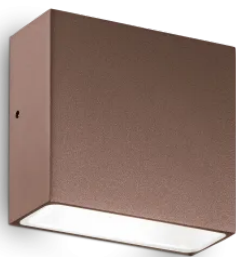

General info

Outdoor - Wall lamps

Ean	8021696213323
Item	TETRIS-1 AP1 COFFEE
Installation	Wall lamps
Warranty	5 years
Gross weight	0.46 kg
Volume	0.00084 m ³

Technical info

Net weight	0.39 kg
Insulation class	I
Protection index	IP44
Compliance	-
Operating temperature	-
Dimmer	Non-dimmable
Power output	220-240 V AC
Power supply	-