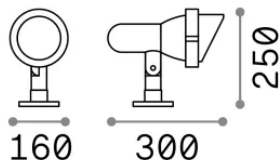

General info

Outdoor - Wall lamps

Ean	8021696046167
Item	TERRA AP1 BIG ANTRACITE
Installation	Wall lamps
Warranty	5 years
Gross weight	1.48 kg
Volume	0.00578 m ³

Technical info

Net weight	1.14 kg
Insulation class	I
Protection index	IP65
Compliance	CE
Operating temperature	-15° ~ +45 °C
Dimmer	Non-dimmable
Power output	220-240 V AC
Power supply	Not required
Load resistance	IK06