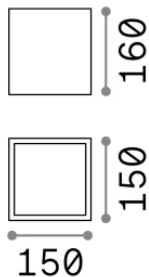

General info

Outdoor - Ceiling lamps

Ean	8021696251547
Item	TECHO PL1 D15 SQUARE COFFEE
Installation	Ceiling lamps
Warranty	5 years
Gross weight	1.82 kg
Volume	0.00578 m ³

Technical info

Net weight	1.7 kg
Insulation class	I
Protection index	IP54
Compliance	-
Operating temperature	-
Dimmer	Non-dimmable
Power output	220-240 V AC
Power supply	-

Source info

Integrated source	-
Replaceable source	No
Power	GU10 max 1 x 20 W
Emission	-
Max consumption	-