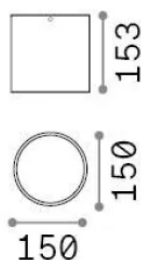

Source info

Integrated source	-
Replaceable source	No
Power	GU10 max 1 x 20 W
Emission	-
Max consumption	-