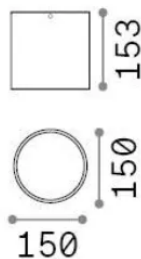

General info

Outdoor - Ceiling lamps

| | |
|---------------------|-------------------------------|
| Ean | 8021696318103 |
| Item | TECHO PL1 D15 ROUND ANTRACITE |
| Installation | Ceiling lamps |
| Warranty | 5 years |
| Gross weight | 2.02 kg |
| Volume | 0.00578 m ³ |

Technical info

| | |
|------------------------------|---------------|
| Net weight | 1.5 kg |
| Insulation class | I |
| Protection index | IP54 |
| Compliance | CE |
| Operating temperature | -15° ~ +45 °C |
| Dimmer | Non-dimmable |
| Power output | 220-240 V AC |
| Power supply | Not required |