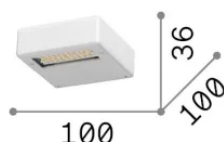

General info

Indoor - Wall lamps

Ean	8021696369167
Item	TAB AP NERO
Installation	Wall lamps
Warranty	5 years
Gross weight	0.32 kg
Volume	0.000583 m ³

Technical info

Net weight	0.3 kg
Insulation class	II
Protection index	IP20
Compliance	-
Operating temperature	-
Dimmer	Non-dimmable
Power output	220-240 V AC
Power supply	-

Source info

Integrated source	-
Replaceable source	No
Power	LED 24 W
Emission	-
Max consumption	-
Features LED	LED SMD
CCT LED	3000 K
Duration LED (t. 25°C)	30 h
CRI	> 90
SDCM	3
Light beam	120°
Light beam flux	2450 lm
Bulb included	1
Recommended bulb	LED INTEGRATO 2450Lm 3000K