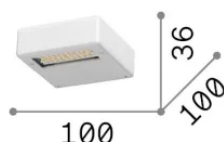

General info

Indoor - Wall lamps

Ean	8021696354545
Item	TAB AP BIANCO
Installation	Wall lamps
Warranty	5 years
Gross weight	0.32 kg
Volume	0.000583 m ³

Technical info

Net weight	0.3 kg
Insulation class	II
Protection index	IP20
Compliance	-
Operating temperature	-
Dimmer	Non-dimmable
Power output	220-240 V AC
Power supply	-

Source info

Integrated source	-
Replaceable source	No
Power	LED 24 W
Emission	-
Max consumption	-
Features LED	LED SMD
CCT LED	3000 K
Duration LED (t. 25°C)	30 h
CRI	> 90
SDCM	3
Light beam	120°
Light beam flux	2450 lm
Bulb included	1
Recommended bulb	LED INTEGRATO 2450Lm 3000K