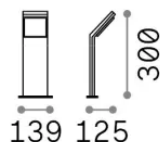

General info

Outdoor - Floor lamps

Ean	8021696369624
Item	STYLE PT H030 COFFEE 3000K
Installation	Floor lamps
Warranty	5 years
Gross weight	0.92 kg
Volume	0.007442 m ³

Technical info

Net weight	0.62 kg
Insulation class	I
Protection index	IP54
Compliance	-
Operating temperature	-
Dimmer	Non-dimmable
Power output	100-240 V AC
Power supply	-

Source info

Integrated source	-
Replaceable source	No
Power	8,5 W
Emission	-
Max consumption	-
Features LED	LED SMD
CCT LED	3000 K
Duration LED (t. 25°C)	30 h
CRI	> 90
SDCM	3
Light beam	120°
Light beam flux	950 lm
Useful light flux	-