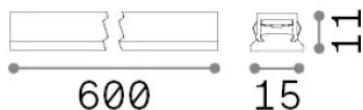

General info

Technical - Systems

Ean	8021696329451
Item	STICK WIDE 12W 3000K NERO
Installation	Systems
Warranty	5 years
Gross weight	0.15 kg
Volume	0.000488 m ³

Technical info

Net weight	0.13 kg
Insulation class	III
Protection index	IP20
Compliance	-
Operating temperature	-
Dimmer	1
Power output	48 V DC
Power supply	-

Source info

Integrated source	-
Replaceable source	No
Power	12 W
Emission	-
Max consumption	-
Features LED	LED SMD BRIDGELUX
CCT LED	3000 K
Duration LED (t. 25°C)	50 h
CRI	> 90
SDCM	3
Light beam	110°
Light beam flux	1200 lm
Useful light flux	-