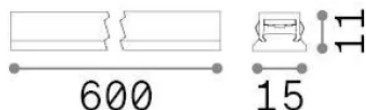

General info

Technical - Systems

Ean	8021696345093
Item	STICK WIDE 12W 2700K NERO
Installation	Systems
Warranty	5 years
Gross weight	0.17 kg
Volume	0.000488 m ³

Technical info

Net weight	0.04 kg
Insulation class	III
Protection index	IP20
Compliance	-
Operating temperature	-
Dimmer	1
Power output	48 V DC
Power supply	-

Source info

Integrated source	-
Replaceable source	No
Power	12 W
Emission	-
Max consumption	-
Features LED	LED SMD BRIDGELUX
CCT LED	2700 K
Duration LED (t. 25°C)	50 h
CRI	> 90
SDCM	3
Light beam	110°
Light beam flux	1150 lm
Useful light flux	-