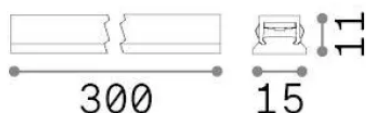

General info

Technical - Systems

Ean	8021696345086
Item	STICK WIDE 06W 2700K NERO
Installation	Systems
Warranty	5 years
Gross weight	0.11 kg
Volume	0.000244 m ³

Technical info

Net weight	0.02 kg
Insulation class	III
Protection index	IP20
Compliance	-
Operating temperature	-
Dimmer	1
Power output	48 V DC
Power supply	-

Source info

Integrated source	-
Replaceable source	No
Power	6 W
Emission	-
Max consumption	-
Features LED	LED SMD BRIDGELUX
CCT LED	2700 K
Duration LED (t. 25°C)	50 h
CRI	> 90
SDCM	3
Light beam	110°
Light beam flux	510 lm
Useful light flux	-