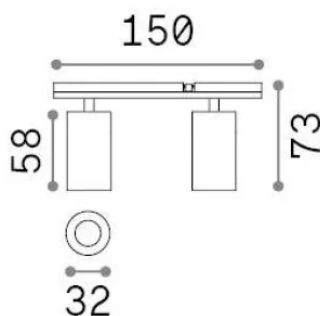

General info

Technical - Systems

Ean	8021696345031
Item	STICK SPOT DOUBLE 10W 2700K NERO
Installation	Systems
Warranty	5 years
Gross weight	0.2 kg
Volume	0.00057 m ³

Technical info

Net weight	0.1 kg
Insulation class	III
Protection index	IP20
Compliance	-
Operating temperature	-
Dimmer	1
Power output	48 V DC
Power supply	-

Source info

Integrated source	-
Replaceable source	No
Power	10 W
Emission	-
Max consumption	-
Features LED	LED COB BRIDGELUX
CCT LED	2700 K
Duration LED (t. 25°C)	50 h
CRI	> 90
SDCM	3
Light beam	30°
Light beam flux	780 lm
Useful light flux	-