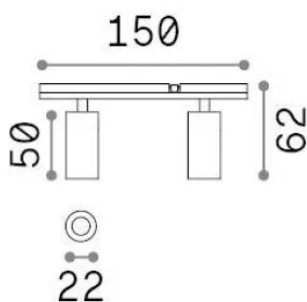

## Technical - Systems

Ean	8021696345024
Item	STICK SPOT DOUBLE 06W 2700K NERO
Installation	Systems
Warranty	5 years
Gross weight	0.16 kg
Volume	0.000475 m <sup>3</sup>

## Technical info

Net weight	0.06 kg
Insulation class	III
Protection index	IP20
Compliance	-
Operating temperature	-
Dimmer	1
Power output	48 V DC
Power supply	-