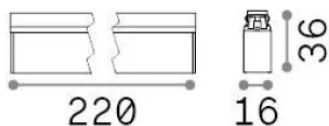

## Technical info

Net weight	0.14 kg
Insulation class	III
Protection index	IP20
Compliance	-
Operating temperature	-
Dimmer	1
Power output	48 V DC
Power supply	-