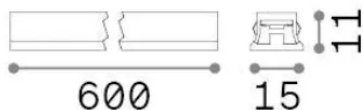

General info

Technical - Systems

Ean	8021696345000
Item	STICK ACCENT 12W 2700K NERO
Installation	Systems
Warranty	5 years
Gross weight	0.27 kg
Volume	0.000484 m ³

Technical info

Net weight	0.14 kg
Insulation class	III
Protection index	IP20
Compliance	-
Operating temperature	-
Dimmer	1
Power output	48 V DC
Power supply	-

Source info

Integrated source	-
Replaceable source	No
Power	12 W
Emission	-
Max consumption	-
Features LED	LED SMD BRIDGELUX
CCT LED	2700 K
Duration LED (t. 25°C)	50 h
CRI	> 90
SDCM	3
Light beam	40°
Light beam flux	1200 lm
Useful light flux	-