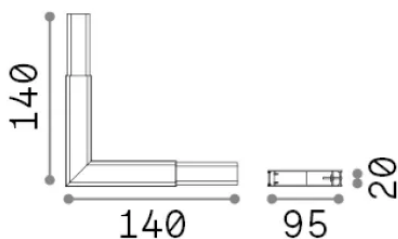

General info

Technical -

Ean	8021696268118
Item	STEEL SP D20 PROFILO ANGOLARE WIDE 4000K NERO
Installation	
Warranty	5 years
Gross weight	0.26 kg
Volume	0.002816 m ³

Technical info

Net weight	0.26 kg
Insulation class	III
Protection index	IP20
Compliance	CE
Operating temperature	0° ~ +40 °C
Dimmer	1, CC regulation
Accessory type	Optional
Power output	36 V DC
Power supply	Included in LINUS SP/AP

Source info

Integrated source	Integrated LED module
Replaceable source	No
Power	5,5 W
Emission	Direct
Max consumption	max 5,5 W
Features LED	LED SMD
CCT LED	4000 K
Duration LED (t. 25°C)	50000 h
CRI	> 90
SDCM	3
Light beam	104°
Light beam flux	600 lm
Useful light flux	270 lm
Photobiological risk	1
Standby power	< 0.50 W