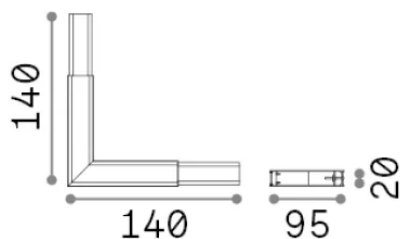

General info

Technical -

Ean	8021696268149
Item	STEEL SP D20 PROFILO ANGOLARE WIDE 4000K BIANCO
Installation	
Warranty	5 years
Gross weight	0.26 kg
Volume	0.002816 m ³

Technical info

Net weight	0.26 kg
Insulation class	III
Protection index	IP20
Compliance	CE
Operating temperature	0° ~ +40 °C
Dimmer	1, CC regulation
Accessory type	Optional
Power output	36 V DC
Power supply	Included in LINUS SP/AP

Source info

Integrated source	Integrated LED module
Replaceable source	No
Power	5,5 W
Emission	Direct
Max consumption	max 5,5 W
Features LED	LED SMD
CCT LED	4000 K
Duration LED (t. 25°C)	50000 h
CRI	> 90
SDCM	3
Light beam	104°
Light beam flux	600 lm
Useful light flux	340 lm
Photobiological risk	1
Standby power	< 0.50 W