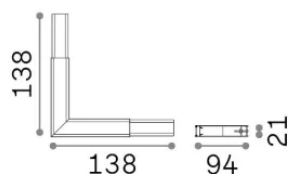

Source info

Integrated source	-
Replaceable source	No
Power	0 max0 x 0 W
Emission	-
Max consumption	-
Features LED	-
CCT LED	-
Duration LED (t. 25°C)	-
CRI	-
Light beam	-
Useful light flux	-