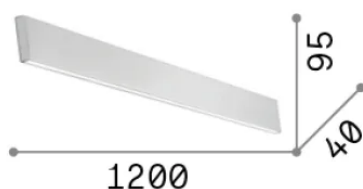

General info

Indoor - Wall lamps

Ean	8021696242019
Item	STEEL AP2 D20 BI-EMISSION WIDE 3000K NERO
Installation	Wall lamps
Warranty	5 years
Gross weight	1.62 kg
Volume	0.014 m ³

Technical info

Net weight	1.25 kg
Insulation class	I
Protection index	IP20
Compliance	-
Operating temperature	-
Dimmer	1
Power output	100-240 V AC
Power supply	-

Source info

Integrated source	-
Replaceable source	No
Power	32 W
Emission	-
Max consumption	-
Features LED	LED SMD
CCT LED	3000 K
Duration LED (t. 25°C)	50 h
CRI	> 90
SDCM	3
Light beam	104+104°
Light beam flux	4650 lm
Useful light flux	-