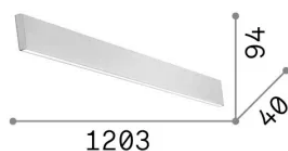

General info

Technical - Systems

Ean	8021696368917
Item	STEEL AP1 D20 MONO-EMISSION WIDE 4000K BIANCO
Installation	Systems
Warranty	5 years
Gross weight	2.05 kg
Volume	0.011375 m ³

Technical info

Net weight	1.6 kg
Insulation class	I
Protection index	IP20
Compliance	-
Operating temperature	-
Dimmer	1
Power output	100-240 V AC
Power supply	-

Source info

Integrated source	-
Replaceable source	No
Power	29 W
Emission	-
Max consumption	-
Features LED	LED SMD
CCT LED	4000 K
Duration LED (t. 25°C)	50 h
CRI	> 90
SDCM	3
Light beam	104°
Light beam flux	3800 lm
Useful light flux	-