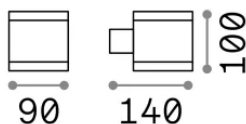

Source info

Integrated source	-
Replaceable source	No
Power	G9 max 1 x 40 W
Emission	-
Max consumption	-