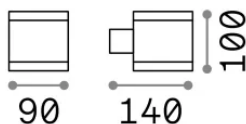

Source info

Integrated source	-
Replaceable source	No
Power	G9 max 1 x 40 W
Emission	-
Max consumption	-