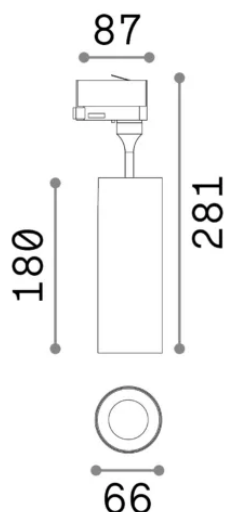

## Technical - Spotlights and Tracks

Ean	8021696189765
Item	SMILE TR 3-PHASE 15W CRI80 36° 3000K NE
Installation	Spotlights and Tracks
Warranty	5 years
Gross weight	0.61 kg
Volume	-

## Source info

Integrated source	-
Replaceable source	No
Power	15 W
Emission	-
Max consumption	-
Features LED	LED COB PHILIPS
CCT LED	3000 K
Duration LED (t. 25°C)	50 h
CRI	> 80
SDCM	3
Light beam	36°
Light beam flux	2050 lm
Useful light flux	-