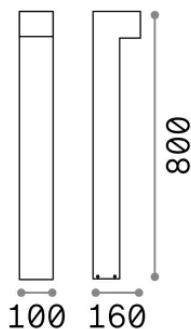

General info

Outdoor - Floor lamps

Ean	8021696213262
Item	SIRIO PT1 H80 COFFEE
Installation	Floor lamps
Warranty	5 years
Gross weight	2.25 kg
Volume	0.017928 m ³

Technical info

Net weight	1.88 kg
Insulation class	I
Protection index	IP65
Compliance	-
Operating temperature	-
Dimmer	Non-dimmable
Power output	220-240 V AC
Power supply	-

Source info

Integrated source	-
Replaceable source	No
Power	GX53 max 1 x 9 W
Emission	-
Max consumption	-