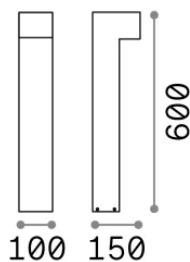

## Outdoor - Floor lamps

<b>Ean</b>	8021696213279
<b>Item</b>	SIRIO PT1 H60 COFFEE
<b>Installation</b>	Floor lamps
<b>Warranty</b>	5 years
<b>Gross weight</b>	1.86 kg
<b>Volume</b>	0.013608 m <sup>3</sup>