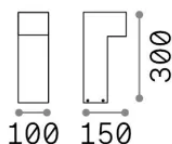

General info

Outdoor - Floor lamps

Ean	8021696369884
Item	SIRIO PT1 H30 COFFEE
Installation	Floor lamps
Warranty	5 years
Gross weight	0.6 kg
Volume	0.006912 m ³

Technical info

Net weight	0.4 kg
Insulation class	I
Protection index	IP65
Compliance	CE
Operating temperature	-15° ~ +45 °C
Dimmer	Non-dimmable
Power output	220-240 V AC
Power supply	Not required