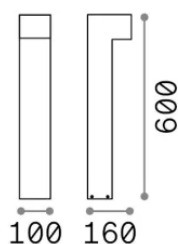

General info

Outdoor - Floor lamps

Ean	8021696365350
Item	SIRIO LED PT1 H60 NERO
Installation	Floor lamps
Warranty	5 years
Gross weight	2.1 kg
Volume	0.013392 m ³

Technical info

Net weight	1.76 kg
Insulation class	I
Protection index	IP65
Compliance	CE
Operating temperature	-15° ~ +45 °C
Dimmer	Non-dimmable, On-Off
Power output	100-240 V AC 50/60 Hz
Power supply	In-built, included NO, electronic

Source info

Integrated source	Integrated LED module
Replaceable source	Replaceable (by qualified operators only)
Power	LED 13 W
Emission	Direct
Max consumption	max 13 W
Features LED	LED COB
CCT LED	3000 K
Duration LED (t. 25°C)	30000 h
CRI	> 90
SDCM	3
Light beam flux	1100 lm
Useful light flux	470 lm
Photobiological risk	1
Bulb included	1
Recommended bulb	LED INTEGRATO 1100Lm 3000K