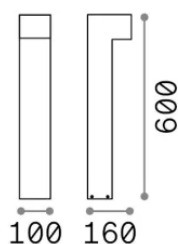

General info

Outdoor - Floor lamps

Ean	8021696365381
Item	SIRIO LED PT1 H60 COFFEE
Installation	Floor lamps
Warranty	5 years
Gross weight	2.1 kg
Volume	0.012834 m ³

Technical info

Net weight	1.76 kg
Insulation class	I
Protection index	IP65
Compliance	-
Operating temperature	-
Dimmer	Non-dimmable
Power output	100-240 V AC
Power supply	-

Source info

Integrated source	-
Replaceable source	No
Power	LED 13 W
Emission	-
Max consumption	-
Features LED	LED COB
CCT LED	3000 K
Duration LED (t. 25°C)	30 h
CRI	> 90
SDCM	3
Light beam flux	1100 lm
Bulb included	1
Recommended bulb	LED INTEGRATO 1100Lm 3000K