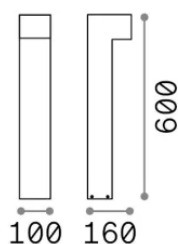

General info

Outdoor - Floor lamps

Ean	8021696365367
Item	SIRIO LED PT1 H60 BIANCO
Installation	Floor lamps
Warranty	5 years
Gross weight	2.1 kg
Volume	0.012834 m ³

Technical info

Net weight	1.76 kg
Insulation class	I
Protection index	IP65
Compliance	-
Operating temperature	-
Dimmer	Non-dimmable
Power output	100-240 V AC
Power supply	-

Source info

Integrated source	-
Replaceable source	No
Power	LED 13 W
Emission	-
Max consumption	-
Features LED	LED COB
CCT LED	3000 K
Duration LED (t. 25°C)	30 h
CRI	> 90
SDCM	3
Light beam flux	1100 lm
Bulb included	1
Recommended bulb	LED INTEGRATO 1100Lm 3000K