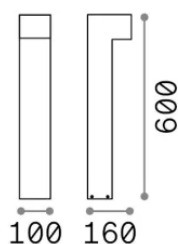

General info

Outdoor - Floor lamps

Ean	8021696339627
Item	SIRIO LED PT1 H60 ANTRACITE
Installation	Floor lamps
Warranty	5 years
Gross weight	2.1 kg
Volume	0.012834 m ³

Technical info

Net weight	1.76 kg
Insulation class	I
Protection index	IP65
Compliance	-
Operating temperature	-
Dimmer	Non-dimmable
Power output	100-240 V AC
Power supply	-

Source info

Integrated source	-
Replaceable source	No
Power	LED 13 W
Emission	-
Max consumption	-
Features LED	LED COB
CCT LED	3000 K
Duration LED (t. 25°C)	30 h
CRI	> 90
SDCM	3
Light beam flux	1100 lm
Bulb included	1
Recommended bulb	LED INTEGRATO 1100Lm 3000K