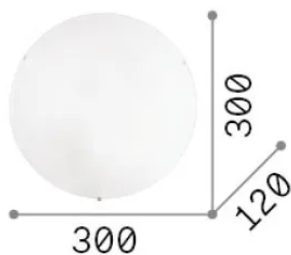

General info

Indoor - Ceiling lamps

Ean	8021696007977
Item	SIMPLY PL2
Installation	Ceiling lamps
Warranty	5 years
Gross weight	1.27 kg
Volume	0.012144 m ³

Technical info

Net weight	1.01 kg
Insulation class	I
Protection index	IP20
Compliance	-
Operating temperature	-
Dimmer	Non-dimmable
Power output	220-240 V AC
Power supply	-