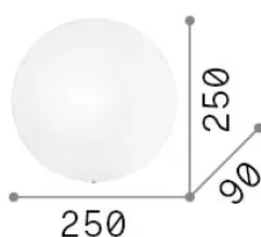

General info

Indoor - Ceiling lamps

Ean	8021696007960
Item	SIMPLY PL1
Installation	Ceiling lamps
Warranty	5 years
Gross weight	0.87 kg
Volume	0.006084 m ³

Technical info

Net weight	0.67 kg
Insulation class	I
Protection index	IP20
Compliance	-
Operating temperature	-
Dimmer	Non-dimmable
Power output	220-240 V AC
Power supply	-