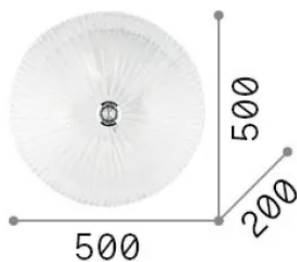

General info

Indoor - Ceiling lamps

Ean	8021696008615
Item	SHELL PL4 TRASPARENTE
Installation	Ceiling lamps
Warranty	5 years
Gross weight	7.96 kg
Volume	0.06468 m ³

Technical info

Net weight	6.15 kg
Insulation class	I
Protection index	IP20
Compliance	CE
Operating temperature	0° ~ +40 °C
Dimmer	Non-dimmable
Power output	220-240 V AC
Power supply	Not required

Source info

Integrated source	Light bulb (not included)
Replaceable source	No
Power	E27 max 4 x 60 W
Emission	Diffuse
Max consumption	-
Recommended bulb	101279 E27 SFERA 4W 3000K CRI80 TRASP