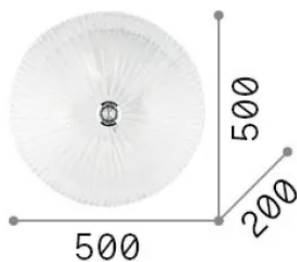

General info

Indoor - Ceiling lamps

Ean	8021696140186
Item	SHELL PL4 AMBRA
Installation	Ceiling lamps
Warranty	5 years
Gross weight	7.96 kg
Volume	0.065856 m ³

Technical info

Net weight	6.15 kg
Insulation class	I
Protection index	IP20
Compliance	-
Operating temperature	-
Dimmer	Non-dimmable
Power output	220-240 V AC
Power supply	-

Source info

Integrated source	-
Replaceable source	No
Power	E27 max 4 x 60 W
Emission	-
Max consumption	-