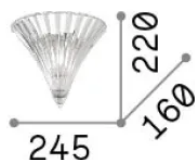

General info

Indoor - Wall lamps

Ean	8021696013060
Item	SANTA AP1 SMALL TRASPARENTE
Installation	Wall lamps
Warranty	5 years
Gross weight	1.98 kg
Volume	0.014805 m ³

Technical info

Net weight	1.62 kg
Insulation class	I
Protection index	IP20
Compliance	-
Operating temperature	-
Dimmer	Non-dimmable
Power output	220-240 V AC
Power supply	-