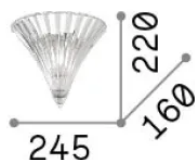

General info

Indoor - Wall lamps

Ean	8021696013046
Item	SANTA AP1 SMALL ORO
Installation	Wall lamps
Warranty	5 years
Gross weight	1.64 kg
Volume	0.014805 m ³

Technical info

Net weight	1.2 kg
Insulation class	I
Protection index	IP20
Compliance	CE
Operating temperature	0° ~ +40 °C
Dimmer	Non-dimmable
Power output	220-240 V AC
Power supply	Not required

Source info

Integrated source	Light bulb (not included)
Replaceable source	No
Power	E14 max 1 x 40 W
Emission	Diffuse
Max consumption	-
Recommended bulb	101224 E14 OLIVA 4W 3000K CRI80 TRASP