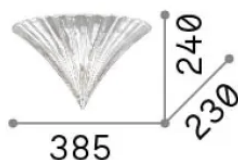

General info

Indoor - Wall lamps

Ean	8021696087375
Item	SANTA AP1 BIG ORO
Installation	Wall lamps
Warranty	5 years
Gross weight	3.62 kg
Volume	0.03096 m ³

Technical info

Net weight	2.9 kg
Insulation class	I
Protection index	IP20
Compliance	CE
Operating temperature	0° ~ +40 °C
Dimmer	Non-dimmable
Power output	220-240 V AC
Power supply	Not required