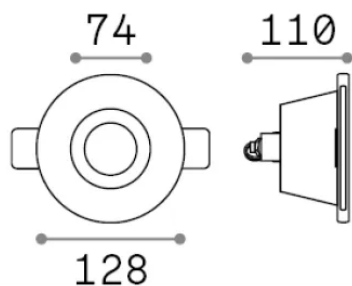

General info

Technical - Recessed lights

Ean	8021696150130
Item	SAMBA FI D75 ROUND
Installation	Recessed lights
Warranty	5 years
Gross weight	0.53 kg
Volume	0.003179 m ³

Technical info

Net weight	0.45 kg
Insulation class	II
Protection index	IP20
Compliance	-
Operating temperature	-
Dimmer	Non-dimmable
Power output	220-240 V AC
Power supply	-

Source info

Integrated source	-
Replaceable source	No
Power	GU10 max 1 x 35 W
Emission	-
Max consumption	-