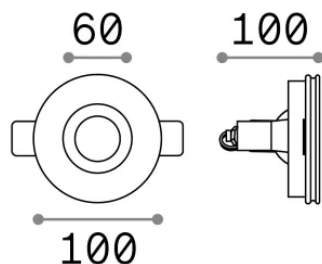

General info

Technical - Recessed lights

Ean	8021696150307
Item	SAMBA FI D60 ROUND
Installation	Recessed lights
Warranty	5 years
Gross weight	0.31 kg
Volume	0.00099 m ³

Technical info

Net weight	0.24 kg
Insulation class	II
Protection index	IP20
Compliance	CE
Operating temperature	0° ~ +40 °C
Dimmer	Non-dimmable
Power output	220-240 V AC
Power supply	Not required

Source info

Integrated source	Light bulb (not included)
Replaceable source	No
Power	GU10 max 1 x 35 W
Emission	Direct
Max consumption	-
Recommended bulb	108292 GU10 05W 410Lm 3000K CR190