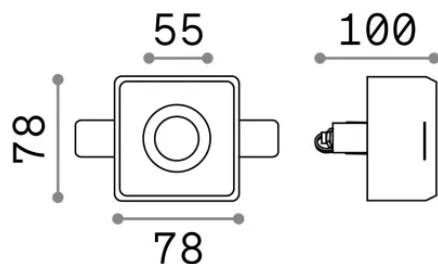

General info

Technical - Recessed lights

Ean	8021696230580
Item	SAMBA FI D55 ROUND
Installation	Recessed lights
Warranty	5 years
Gross weight	0.53 kg
Volume	0.001563 m ³

Technical info

Net weight	0.36 kg
Insulation class	II
Protection index	IP20
Compliance	-
Operating temperature	-
Dimmer	Non-dimmable
Power output	220-240 V AC
Power supply	-

Source info

Integrated source	-
Replaceable source	No
Power	GU10 max 1 x 35 W
Emission	-
Max consumption	-