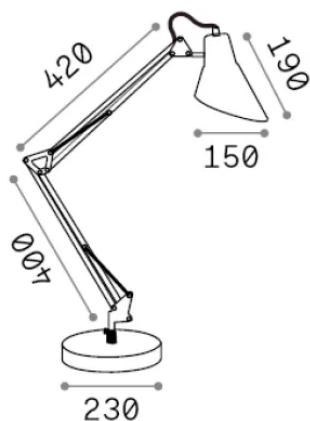

Source info

Integrated source	Light bulb (not included)
Replaceable source	No
Power	E27 max 1 x 42 W
Emission	Direct
Max consumption	-
Recommended bulb	123899 E27 GOCCIA 08W 3000K CRI80 BIANCO