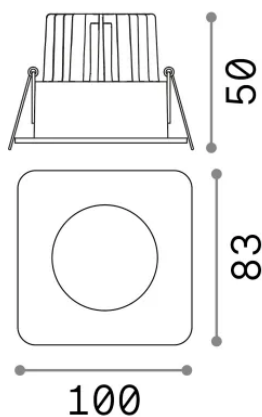

General info

Technical - Recessed lights

Ean	8021696252056
Item	ROOM-65 FI SQUARE NE
Installation	Recessed lights
Warranty	5 years
Gross weight	0.38 kg
Volume	0.001755 m ³

Technical info

Net weight	0.24 kg
Insulation class	II
Protection index	IP20
Compliance	-
Operating temperature	-
Dimmer	Non-dimmable
Power output	220-240 V AC
Power supply	-

Source info

Integrated source	-
Replaceable source	No
Power	7,5 W
Emission	-
Max consumption	-
Features LED	LED COB
CCT LED	3000 K
Duration LED (t. 25°C)	50 h
CRI	> 90
SDCM	3
Light beam	38°
UGR Maximum	< 22
Light beam flux	750 lm
Useful light flux	-