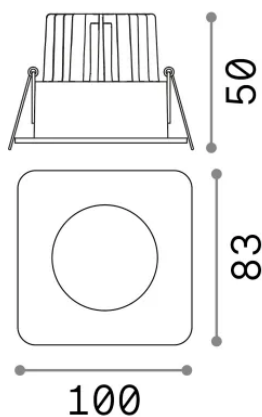

General info

Technical - Recessed lights

Ean	8021696252049
Item	ROOM-65 FI SQUARE BI
Installation	Recessed lights
Warranty	5 years
Gross weight	0.38 kg
Volume	0.001755 m ³

Technical info

Net weight	0.24 kg
Insulation class	II
Protection index	IP20
Compliance	-
Operating temperature	-
Dimmer	Non-dimmable
Power output	220-240 V AC
Power supply	-

Source info

Integrated source	-
Replaceable source	No
Power	7,5 W
Emission	-
Max consumption	-
Features LED	LED COB
CCT LED	3000 K
Duration LED (t. 25°C)	50 h
CRI	> 90
SDCM	3
Light beam	38°
UGR Maximum	< 22
Light beam flux	750 lm
Useful light flux	-