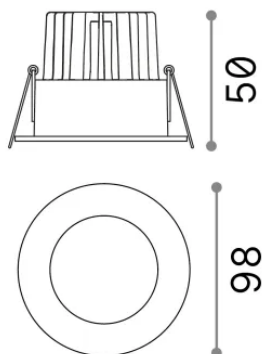

## Technical - Recessed lights

Ean	8021696252032
Item	ROOM-65 FI ROUND NE
Installation	Recessed lights
Warranty	5 years
Gross weight	0.35 kg
Volume	0.001296 m <sup>3</sup>

## Source info

Integrated source	-
Replaceable source	No
Power	7,5 W
Emission	-
Max consumption	-
Features LED	LED COB
CCT LED	3000 K
Duration LED (t. 25°C)	50 h
CRI	> 90
SDCM	3
Light beam	38°
UGR Maximum	< 22
Light beam flux	750 lm
Useful light flux	-