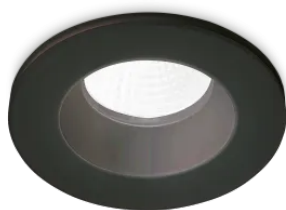

General info

Technical - Recessed lights

Ean	8021696252032
Item	ROOM-65 FI ROUND NE
Installation	Recessed lights
Warranty	5 years
Gross weight	0.35 kg
Volume	0.001296 m ³

Technical info

Net weight	0.22 kg
Insulation class	II
Protection index	IP20
Compliance	-
Operating temperature	-
Dimmer	Non-dimmable
Power output	220-240 V AC
Power supply	-

Source info

Integrated source	-
Replaceable source	No
Power	7,5 W
Emission	-
Max consumption	-
Features LED	LED COB
CCT LED	3000 K
Duration LED (t. 25°C)	50 h
CRI	> 90
SDCM	3
Light beam	38°
UGR Maximum	< 22
Light beam flux	750 lm
Useful light flux	-