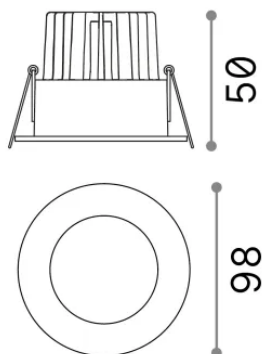

Source info

Integrated source	-
Replaceable source	No
Power	7,5 W
Emission	-
Max consumption	-
Features LED	LED COB
CCT LED	3000 K
Duration LED (t. 25°C)	50 h
CRI	> 90
SDCM	3
Light beam	38°
UGR Maximum	< 22
Light beam flux	750 lm
Useful light flux	-