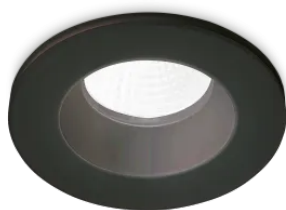

## Technical - Recessed lights

Ean	8021696252032
Item	ROOM-65 FI ROUND NE
Installation	Recessed lights
Warranty	5 years
Gross weight	0.35 kg
Volume	0.001296 m <sup>3</sup>

## Source info

Integrated source	-
Replaceable source	No
Power	7,5 W
Emission	-
Max consumption	-
Features LED	LED COB
CCT LED	3000 K
Duration LED (t. 25°C)	50 h
CRI	> 90
SDCM	3
Light beam	38°
UGR Maximum	< 22
Light beam flux	750 lm
Useful light flux	-