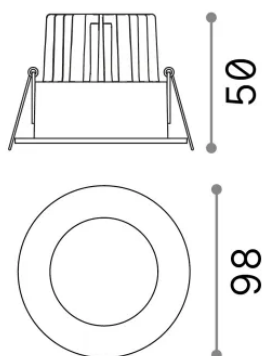

General info

Technical - Recessed lights

| | |
|---------------------|-------------------------|
| Ean | 8021696252025 |
| Item | ROOM-65 FI ROUND BI |
| Installation | Recessed lights |
| Warranty | 5 years |
| Gross weight | 0.35 kg |
| Volume | 0.001296 m ³ |

Technical info

| | |
|------------------------------|--------------|
| Net weight | 0.22 kg |
| Insulation class | II |
| Protection index | IP20 |
| Compliance | - |
| Operating temperature | - |
| Dimmer | Non-dimmable |
| Power output | 220-240 V AC |
| Power supply | - |

Source info

| | |
|-------------------------------|---------|
| Integrated source | - |
| Replaceable source | No |
| Power | 7,5 W |
| Emission | - |
| Max consumption | - |
| Features LED | LED COB |
| CCT LED | 3000 K |
| Duration LED (t. 25°C) | 50 h |
| CRI | > 90 |
| SDCM | 3 |
| Light beam | 38° |
| UGR Maximum | < 22 |
| Light beam flux | 750 lm |
| Useful light flux | - |